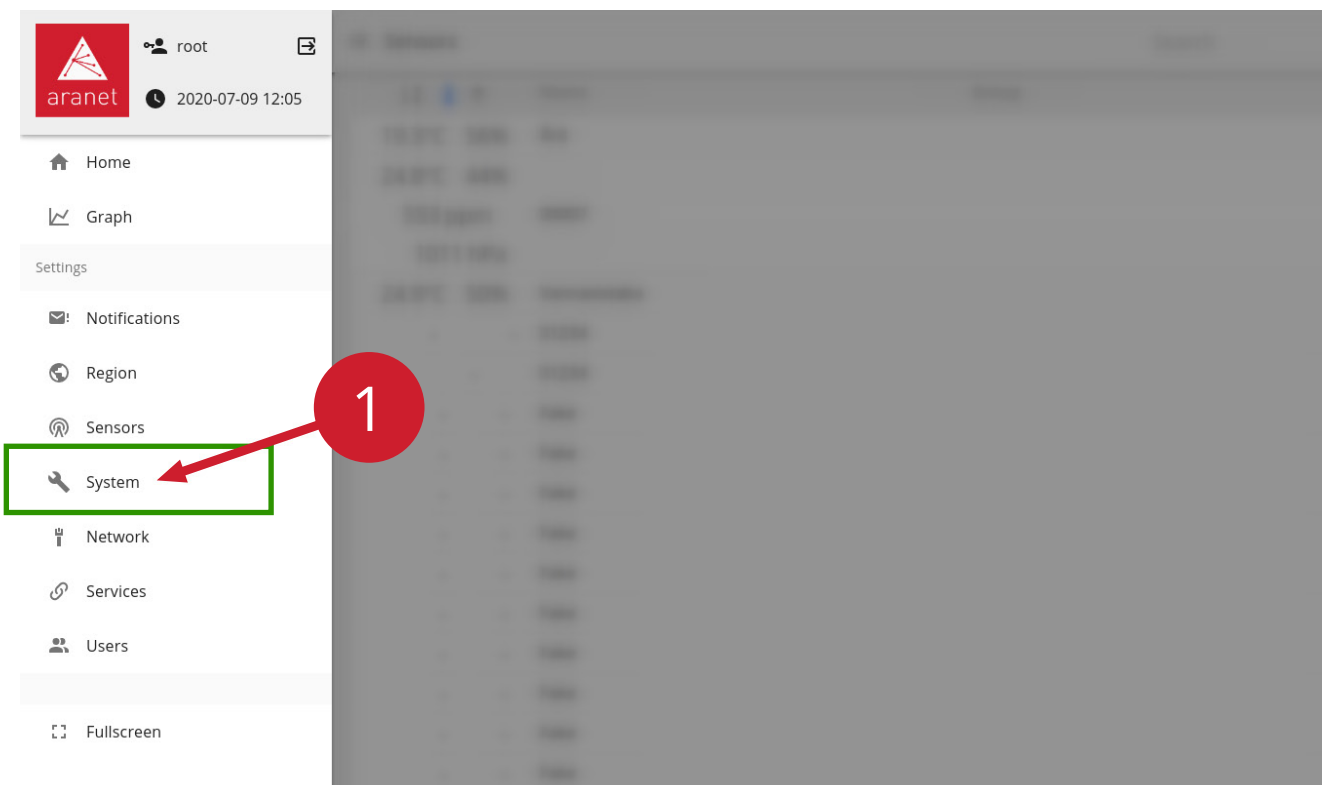

Aranet PRO firmware update with sensor quantity upgrade license

LICENSING VISUAL DEMO AND INSTRUCTIONS

FEATURE DESCRIPTION

Aranet PRO licenses allow you to expand the features of your Aranet PRO base station by uploading a manufacturer provided license file. Current licensing is used for increasing the maximum amount of sensors you can pair to a base station.

VISUAL DEMO

Enter the system settings

Enter the license subsection of the system settings

In this section you can add a new license and view the list of your current licenses.